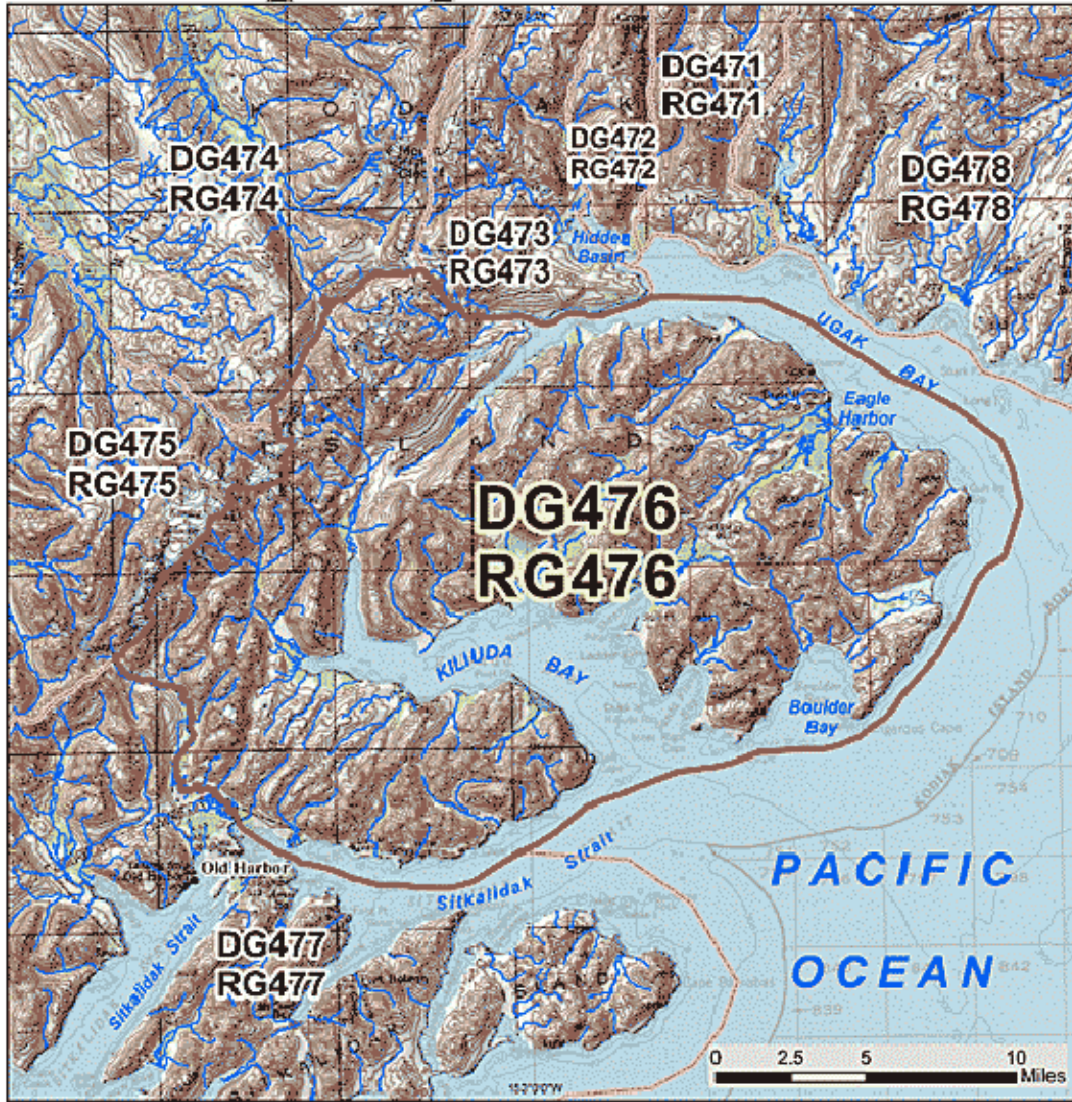

DG476 / RG476 - Kiliuda Bay Mountain Goat Drawing & Registration Permit Hunts

AREA DESCRIPTION FOR DG476/RG476
Mountain Goat - Drawing and Registration Permit Hunts
Kiliuda Bay

Source: map: USGS 1:50,000 Metric

http://www.adfg.alaska.gov/static/hunting/maps/huntmaps/575/drg476.gif