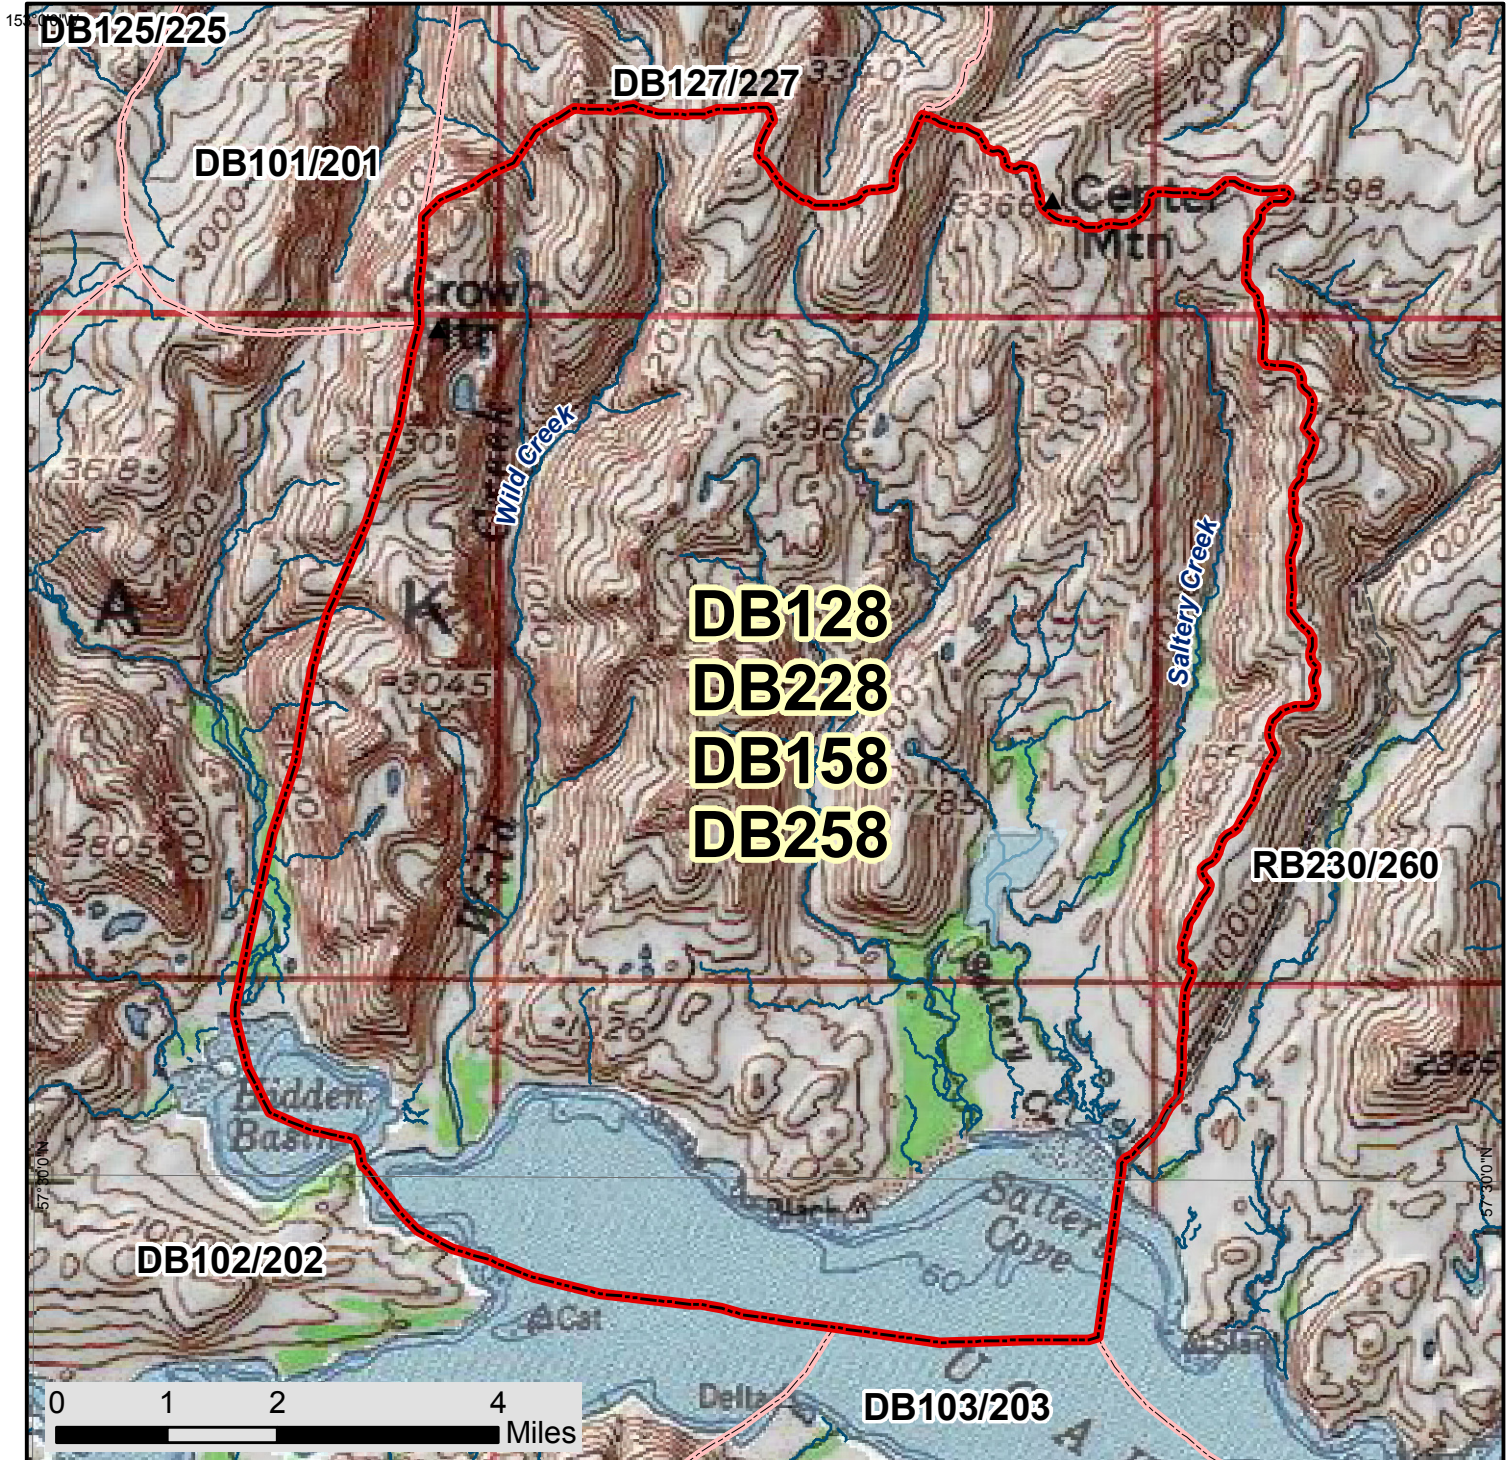

# DB228 / DB258 DB128 / DB158

## Kodiak Brown Bear - Drawing Permit Hunts

### AREA DESCRIPTION FOR DB228/DB258 and DB128/DB158 Wild Creek - Kodiak Brown Bear - Drawing Permit Hunts

Hunt Area: Northeastern Kodiak Island, including the northern portion of Hidden Basin east of Rough Creek, Wild Creek, the Saltery Creek drainage, with the northern boundary being Center and Crown Mountains.

Source maps: USGS 1:63,360 Kodiak

	Guided	
	Resident	Nonresident
Fall	DB228	DB128
Spring	DB258	DB158